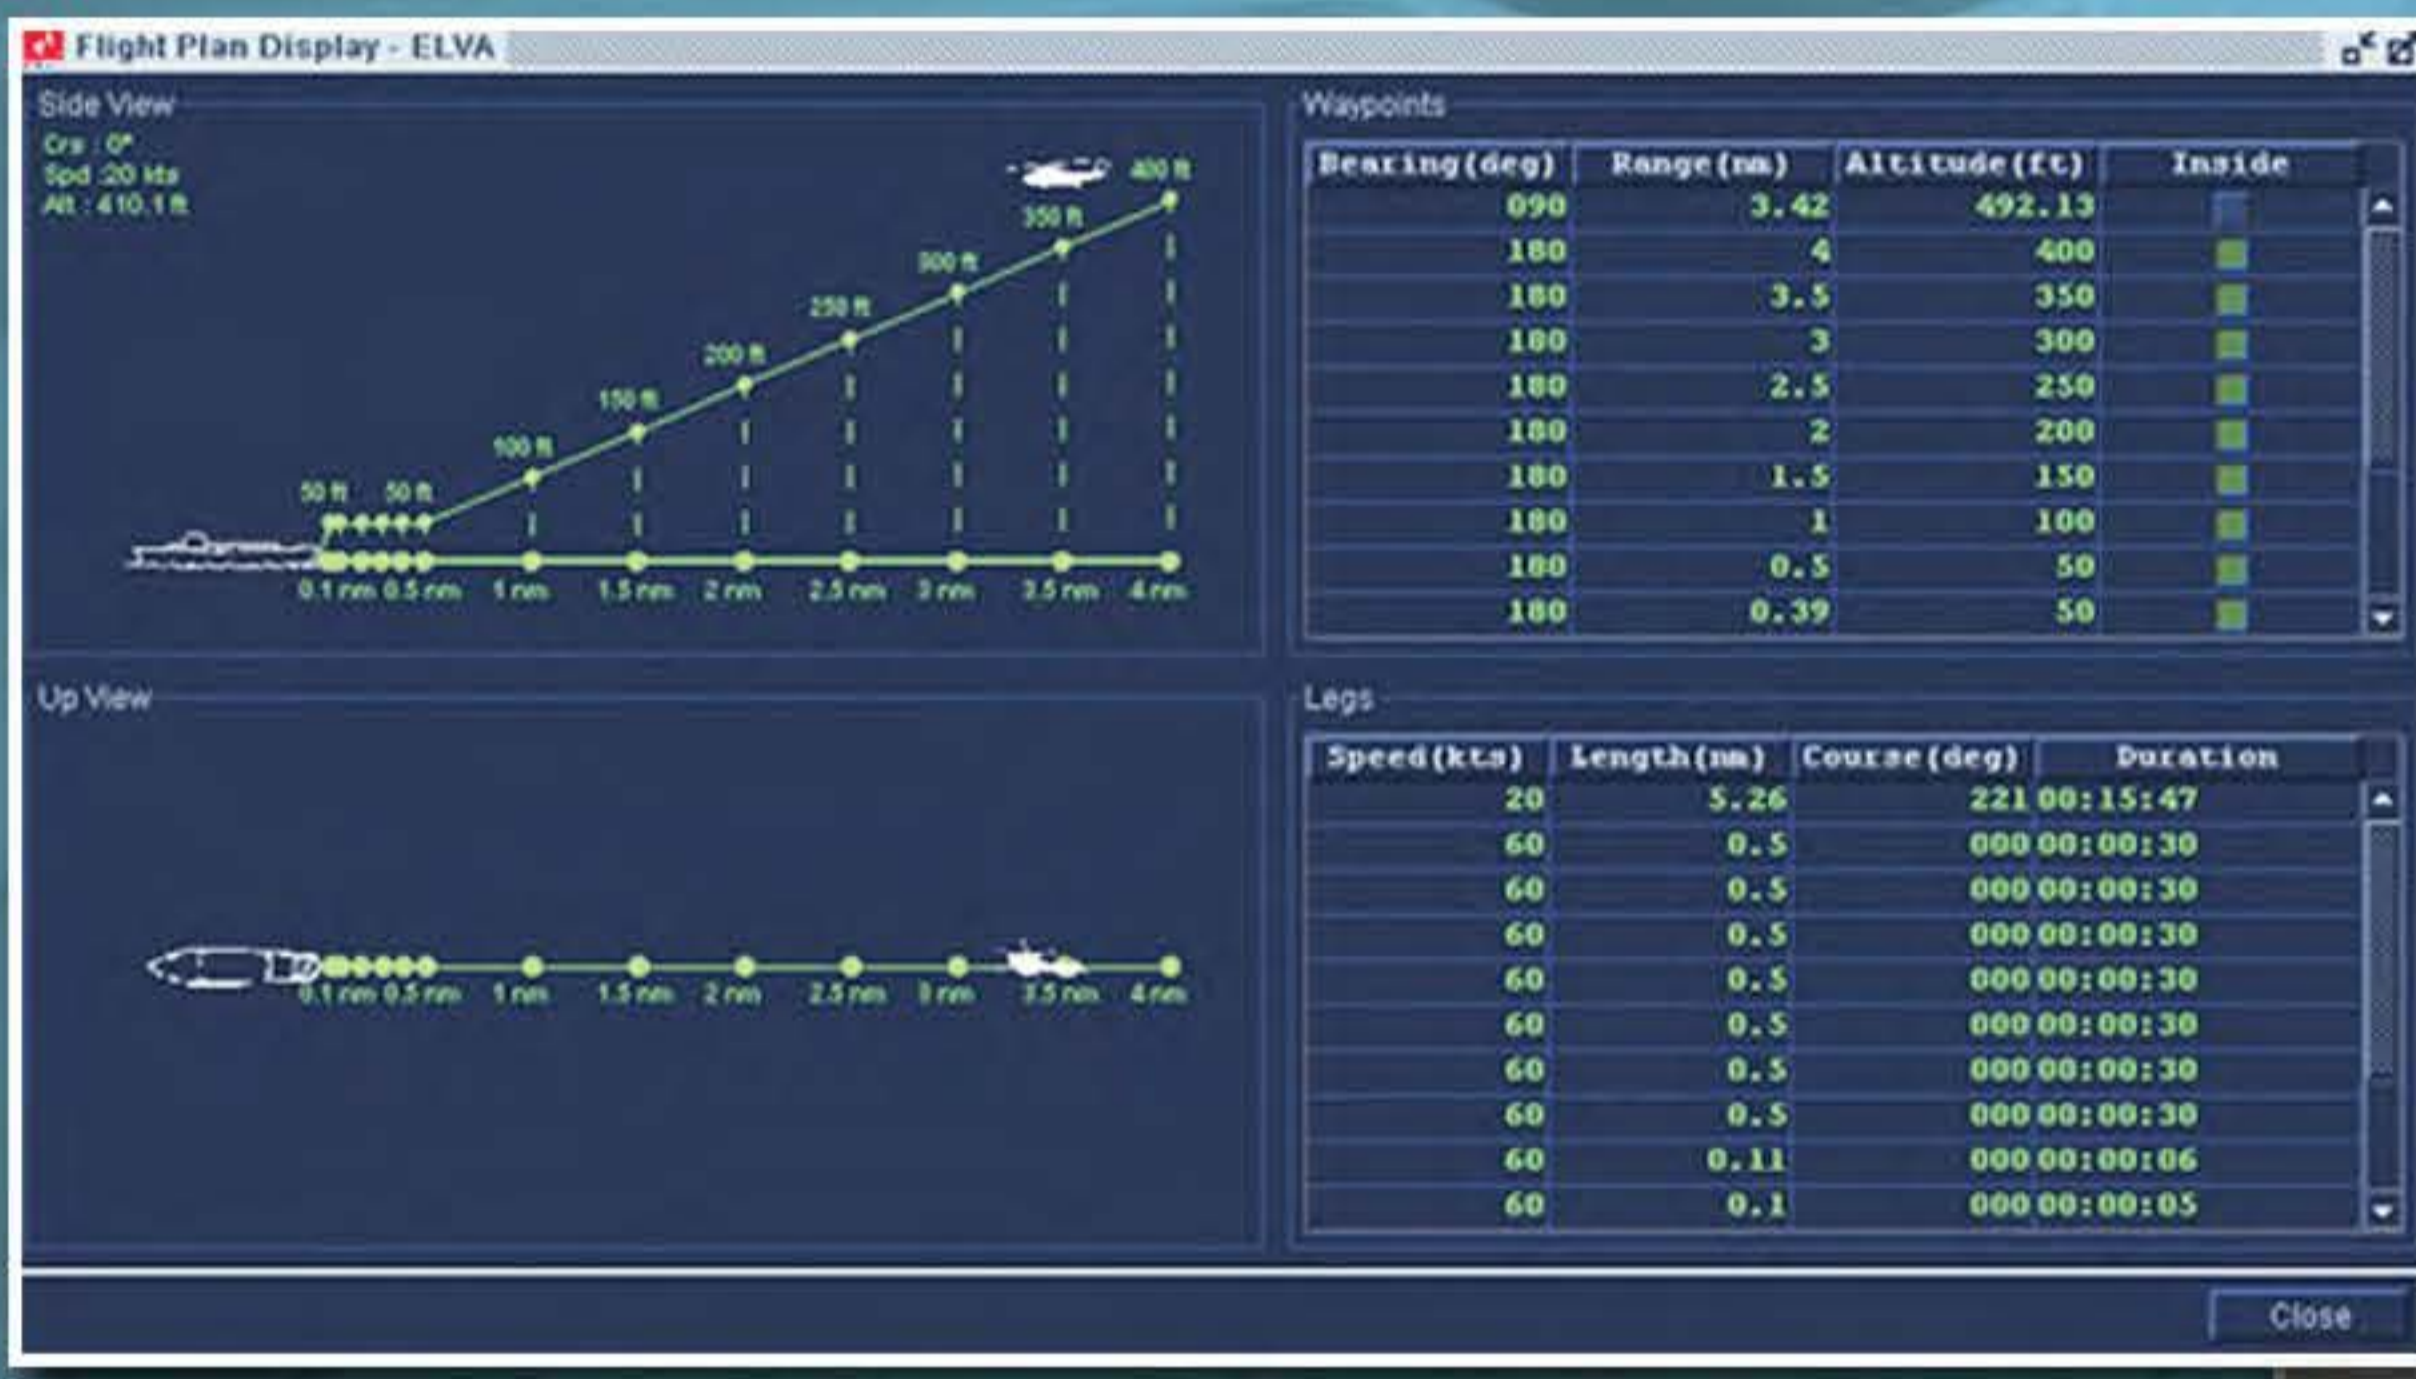

Benefits

- Network Centric Features For Integration With Logistic, Intelligence, Technical and Personnel Information Systems
- Interoperability Capability For Operating In Network-centric Environment
- Standards Based Interface to Maintain Seamless Integration of More Sensors and Weapons
- Common Architectures for Better Adaptability and Maintainability
- Decrease of Life-cycle Costs