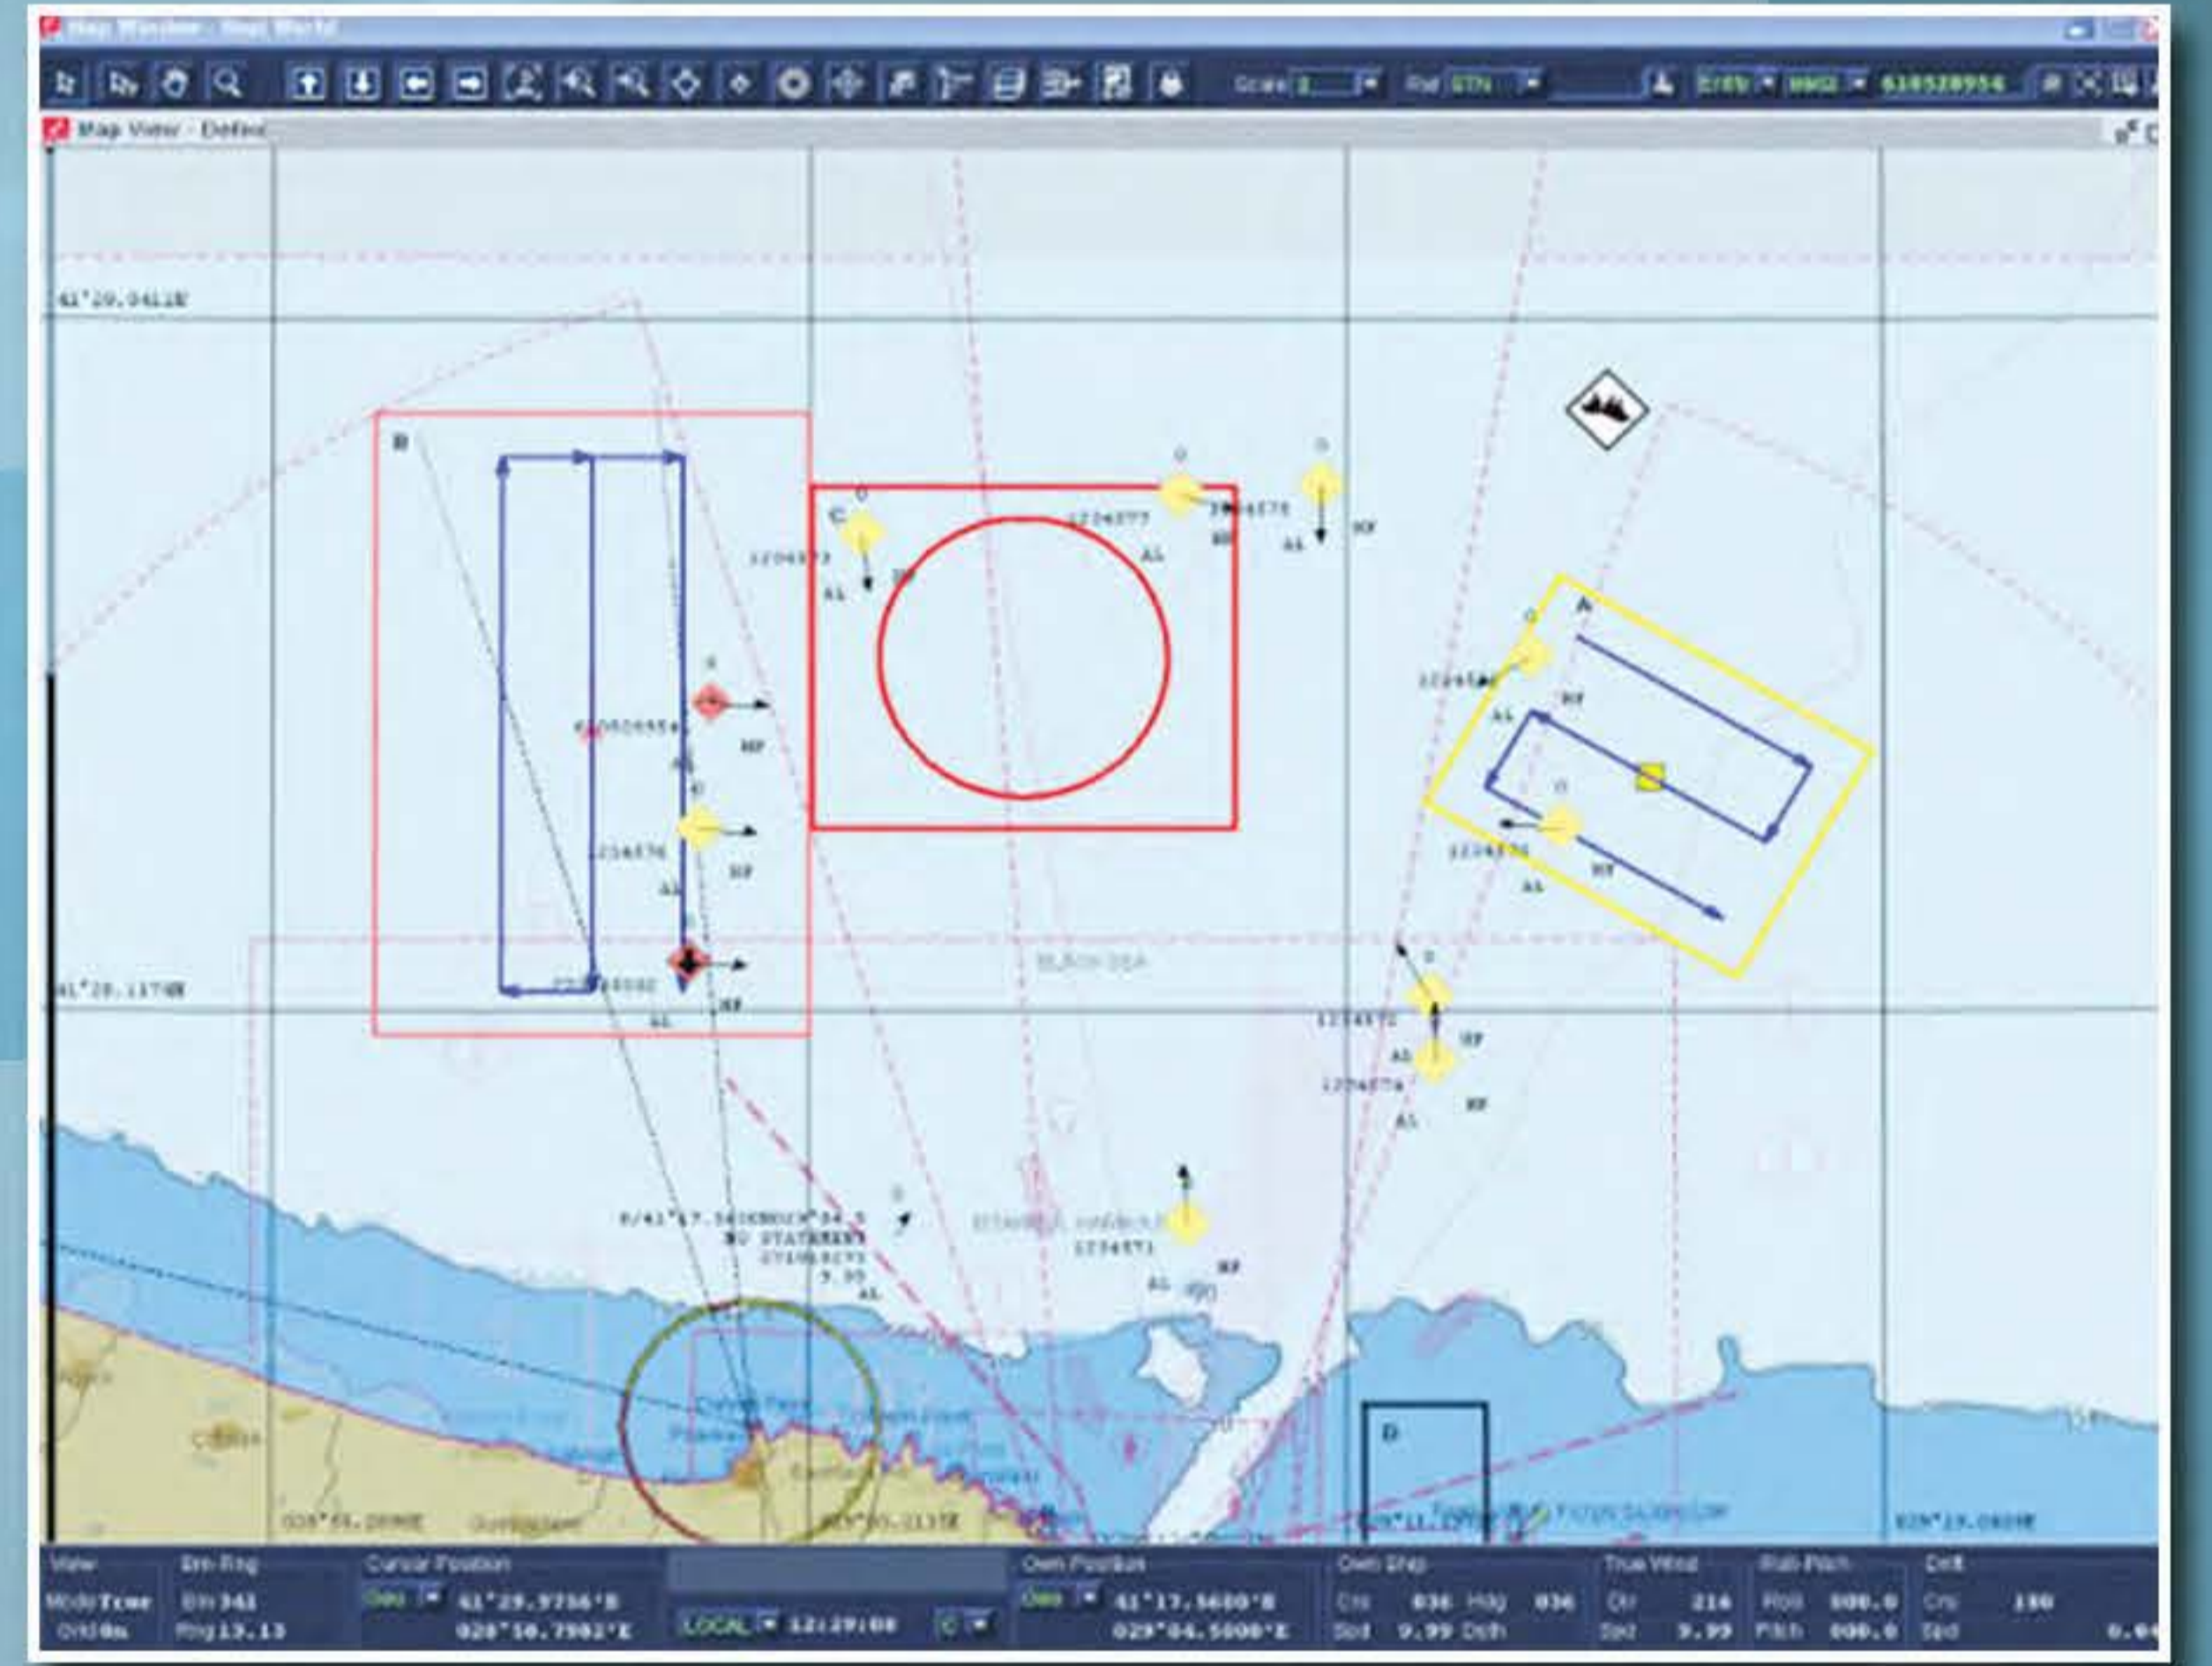

www.milsoft.com.tr

Mil-CMS

Combat Management System

MilSOFT Combat Management System (Mil-CMS) is a scalable and modern command control system which integrates sensors and effectors, establishes recognized maritime tactical picture as well as operator support functions to enable effective decision making onboard ships.

Functions

- Full Integration of Sensors and Effectors
- Track Management and Data Fusion (Identification / Classification / Correlation)
- Recognized Operational Picture Compilation (All Sensors Incl. WAIS, IFF, MHS, Link16/22)
- CMS Tactical Picture Infrastructure with ECDIS Features
- Effective and Secure Defense / Attack Capability
- General and Tactical Navigation
- Naval Gunfire Support / ASW Attack / Search Methods Support Functions
- Search and Rescue (SAR)
- Platform Library Support
- World Management (Real / Simulation)
- Resource Management
- Record and Replay
- On Board Operator Training Capability (Training and Simulation)
- Unmanned Air / Naval / Land Vehicle (UxV) Integration
- Network Enabled Weapon (NEW) Control

Technical Features

- Open Architecture (OACE)
- Distributed Data Structures, Real Time Data Distribution
- Scalability for Different Size and Type of Platforms
- Interoperability Among Platforms
- Redundancy and Continuous Availability
- High Degree of Automation